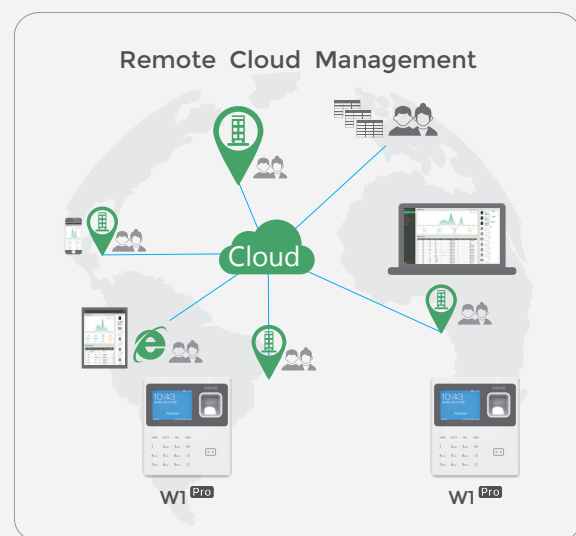

The new Linux based 1Ghz processor ensures the 1:3000 comparison time less than 0.5 second.

Battery

The long life battery ensuring up to 10 hours portable application.

Touch Active Fingerprint Sensor

The touch active sensor ensures the quick response for each detection and saving the total power consumption of the device.

WIFI

The WiFi function ensures power on to work, and realize the flexible installation of the device.

Touch Active Keypad

The touch active sensor ensures the best user experiences for and saving the total power consumption of the device.

Colorful LCD Screen

The Colorful LCD screen ensures the best interaction and user experiences and can also provide clear notifications to the users.

Webserver

The Webserver ensures the easily quick connection and self management of the device

Cloud application

The web based cloud application let you access to the device by any mobile terminal from anytime and anywhere.

Key Specifications

User	3000
Card	3000
Record	100000
Communication	TCP/IP, Mini USB & USB Host, Optional WiFi
Identification mode	Finger, password, card (Standard EM card, optional Mifare card)
Identification speed	<0.5s
Card reading distance	"1~5cm (125KHz), 13.56MHz >2CM) for standard CR80 card"
WebServer	support
CPU	Linux 1G
RFID card	Optional EM and Mifare
working Temperature	-30°C~60°C
Humidity	20% to 90%
Power	DC12V/Optional Battery

System configurations

Anviz Global Inc.

41656 Christy Street Fremont , Fremont, CA,94538

Tel: 408-2637700 | Toll-free:1-855-268-4948 | Inquiry: sales@anziv.com | www.anziv.com

©2019 Anviz Global Inc. Anviz and identifying product names and numbers herein are registered trademarks of Anviz Global Inc. All non-Anviz brands and product names are trademarks or registered trademarks of their respective companies. Product appearance, build status and/or specifications are subject to change without notice.

Due to the consistent improvement of the product, this specification and appearance are subject to change without notice.