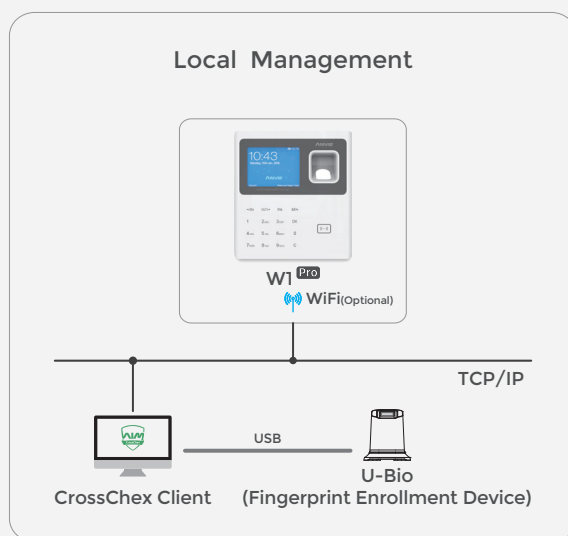

The new Linux based 1Ghz processor ensures the 1:3000 comparison time less than 0.5 second.

Battery

The long life battery ensuring up to 10 hours portable application.

Touch Active Fingerprint Sensor

The touch active sensor ensures the quick response for each detection and saving the total power consumption of the device.

WIFI

The WiFi function ensures power on to work, and realize the flexible installation of the device.

Touch Active Keypad

The touch active sensor ensures the best user experiences for and saving the total power consumption of the device.

Colorful LCD Screen

The Colorful LCD screen ensures the best interaction and user experiences and can also provide clear notifications to the users.

Webserver

The Webserver ensures the easily quick connection and self management of the device

Cloud application

The web based cloud application let you access to the device by any mobile terminal from anytime and anywhere.

Key Specifications

User	3000
Card	3000
Record	100000
Communication	TCP/IP, Mini USB & USB Host, Optional WiFi
Identification mode	Finger, password, card (Standard EM card, optional Mifare card)
Identification speed	<0.5s
Card reading distance	"1~5cm (125KHz), 13.56MHz >2CM) for standard CR80 card"
WebServer	support
CPU	Linux 1G
RFID card	Optional EM and Mifare
working Temperature	-30°C~60°C
Humidity	20% to 90%
Power	DC12V/Optional Battery

System configurations

Anviz Global Inc.

41656 Christy Street Fremont , Fremont, CA,94538

Tel: 408-2637700 | Toll-free:1-855-268-4948 | Inquiry: sales@anziv.com | www.anziv.com

©2019 Anviz Global Inc. Anviz and identifying product names and numbers herein are registered trademarks of Anviz Global Inc. All non-Anviz brands and product names are trademarks or registered trademarks of their respective companies. Product appearance, build status and/or specifications are subject to change without notice.

Due to the consistent improvement of the product, this specification and appearance are subject to change without notice.